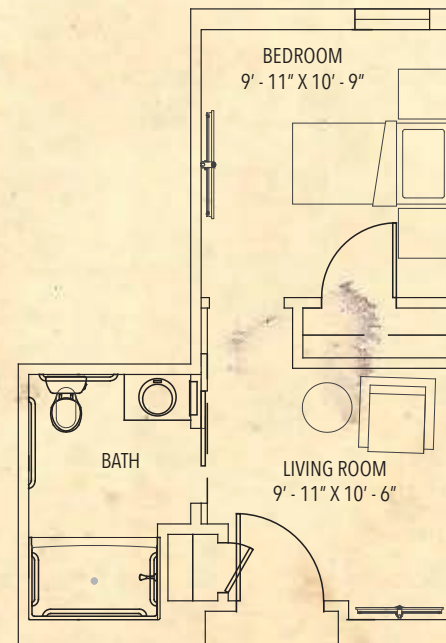

MEMORY CARE UNITS

MORNING GLORY | Studio | 261 Sq. Ft.

SUNFLOWER | Studio | 298 Sq. Ft.

MISTFLOWER | Suite | 358 Sq. Ft.

HONEYCOMB | Suite | 397 Sq. Ft.

SUNFLOWER SPRINGS

www.SunflowerAtTrinity.com