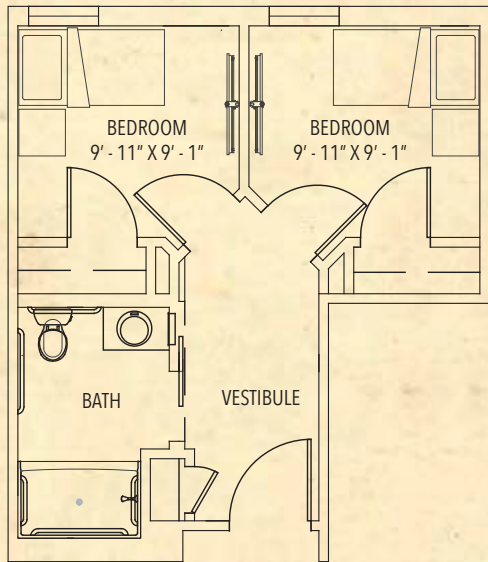

MEMORY CARE UNITS

MORNING GLORY | Studio | 261 Sq. Ft.

SUNFLOWER | Studio | 298 Sq. Ft.

MISTFLOWER | Suite | 358 Sq. Ft.

HONEYCOMB | Suite | 397 Sq. Ft.

SUNFLOWER SPRINGS

www.SunflowerAtTrinity.com