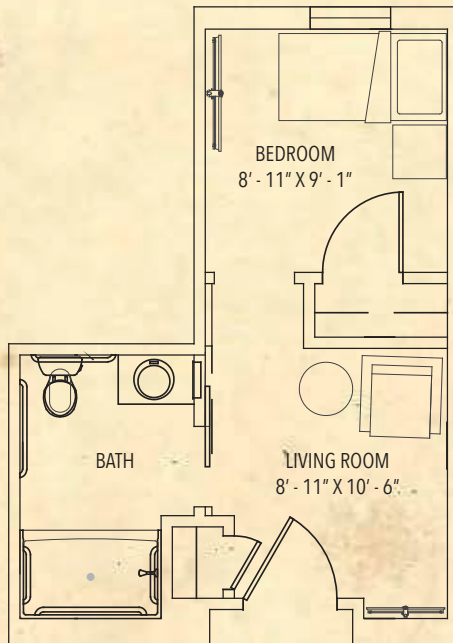

MEMORY CARE UNITS

MORNING GLORY | Studio | 261 Sq. Ft.

SUNFLOWER | Studio | 298 Sq. Ft.

MISTFLOWER | Suite | 358 Sq. Ft.

HONEYCOMB | Suite | 397 Sq. Ft.

SUNFLOWER SPRINGS

www.SunflowerAtTrinity.com