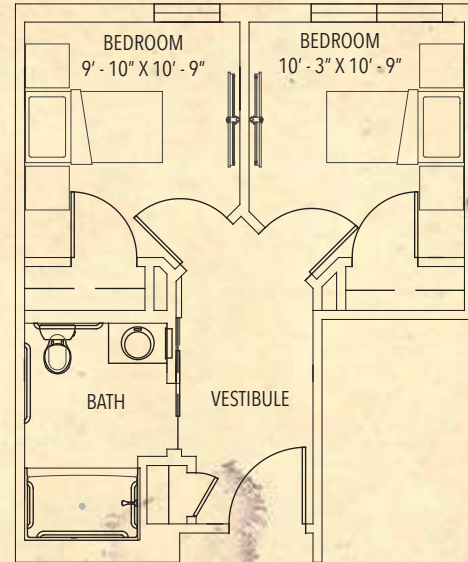

MEMORY CARE UNITS

MORNING GLORY | Studio | 261 Sq. Ft.

SUNFLOWER | Studio | 298 Sq. Ft.

MISTFLOWER | Suite | 358 Sq. Ft.

HONEYCOMB | Suite | 397 Sq. Ft.

SUNFLOWER SPRINGS

www.SunflowerAtTrinity.com